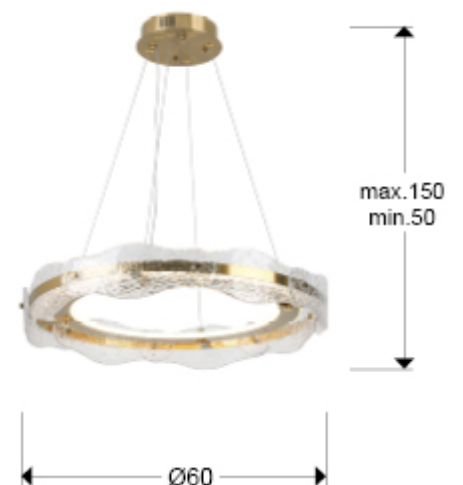

Lira 294683

Pendants

Lamp made of metal and aluminum, brushed gold finish. Diffuser of textured glass plates. Height adjustable. LED lighting 42W, 1800Lm, 3,000K.

· This lamp is supplied with GRAVITY TOGGLES, to improve ceiling fixing.

GENERAL INFORMATION

Catalogue: i42 Iluminación
 Page: 12
 EAN Code: 8435435335342
 Type: Pendants
 Collection: Lira

SIZES

Sizes: Ø 60.0 ↑ 10.0 cm
 Height when installed: 50.0/ max. 150.0 cm
 Weight: 5.5 Kg

SIZES WITH PACKAGING

Weight: 7.4 Kg
 Volume: 0.0890m³
 Sizes: ↔ 68.0 ↓ 19.0 ↗ 69.0 cm

TECHNICAL INFORMATION

IP protection: IP 20
Electric class: Class 1
Maximum power: 42W
Voltage: 180/240 V
Frequency: 50/60 Hz
Colour temperature: 3,000 K
Average lifespan: 50,000 h
Power factor: >0.95
CRI: >80

ADDITIONAL INFORMATION

Material: Metal, glass
Finish: Brushed gold, textured
Assembling time by customer: 10 min